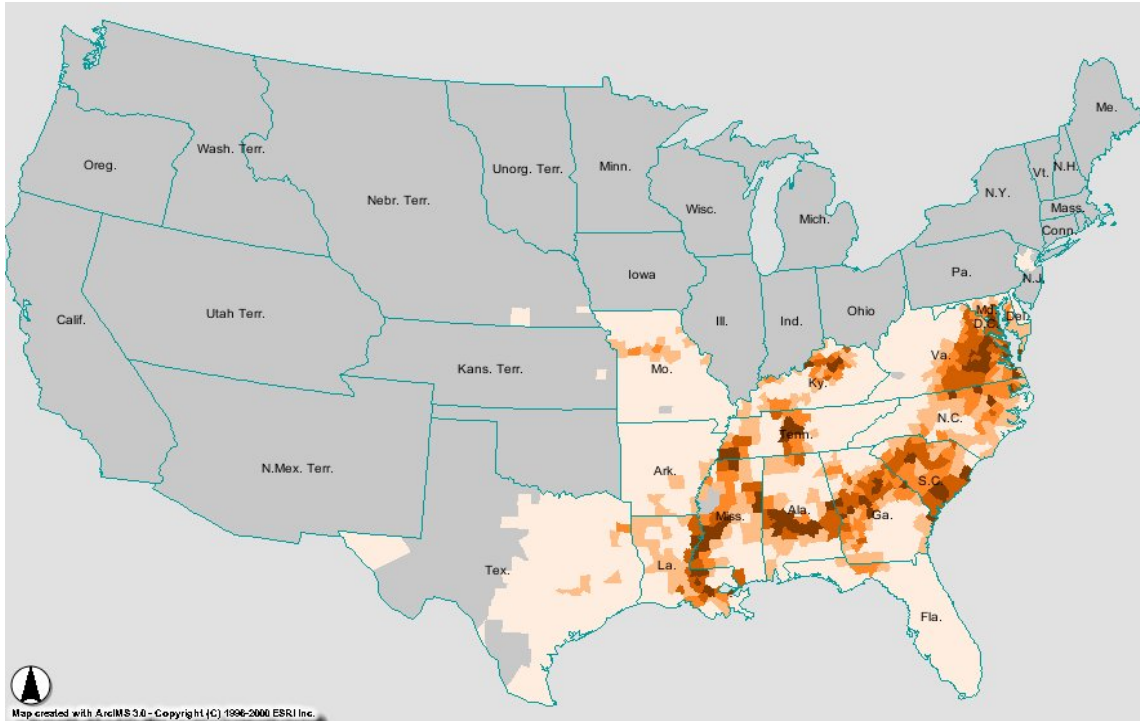

## U.S. Population Distribution Map in 1860: Slave Population

[http://atlas.lib.niu.edu/Website/Popden\\_1860/viewer.htm?Title=U.S.%20Populati%20on%20Distribution%20in%201860](http://atlas.lib.niu.edu/Website/Popden_1860/viewer.htm?Title=U.S.%20Populati%20on%20Distribution%20in%201860)

### Border States

State	Free Population	Slave Population
Delaware	110,418	1,798
Dist. Of Columbia	71,895	3,185
Kentucky	930,201	225,483
Maryland	599,860	87,189
Missouri	1,067,081	114,931

Source: "The Civil War and Reconstruction" by Randall and Donald (Their source was U.S. Census, 1860, Population, pp. 598-599)